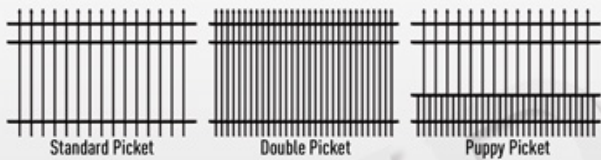

All Hudson Fence Sections, Posts and Gates are Proudly Made In The USA with American Materials.

Asheville Aluminum Fencing & Gates • Pressed Point Picket Top

Residential Grade Specifications

Material: 6063-T5 Aluminum • Pickets: 5/8" sq. x .050" Wall • Rails: 1" sq. x .055" Wall • AAMA 2604, PPG® TGIC Powder Coating • Available in Black, Bronze & White
Screws: Hardened 410 Stainless Steel With Cr6 Plating & Colored Heads • 72 1/2" Center to Center Post Installation • Also Available in Commercial and Industrial Grades

Available Picket Configurations

Standard Picket

Double Picket

Puppy Picket

36" Height

48" Height

54" Height

60" Height - Flush Bottom
Also Available In Non-Flush Bottom

72" Height

Available Heights

Available Gate Types - All Gate Types Are Offered In Standard, Double or Puppy Picket Configurations

Arched Top Walkway Gate

Straight Top Walkway Gate

Rainbow Arch Double Gate

Estate Arch Double Gate

Rainbow Arch Single Gate

Estate Arch Single Gate

Straight Top Single Gate

Also Available In Single Driveway Gates Up To 20 ft. Wide

Asheville Pool Code Approved Heights:

Standard Picket Design: 60" Flush Bottom & 72" • Double Picket Design: 48", 54", 60" & 72"