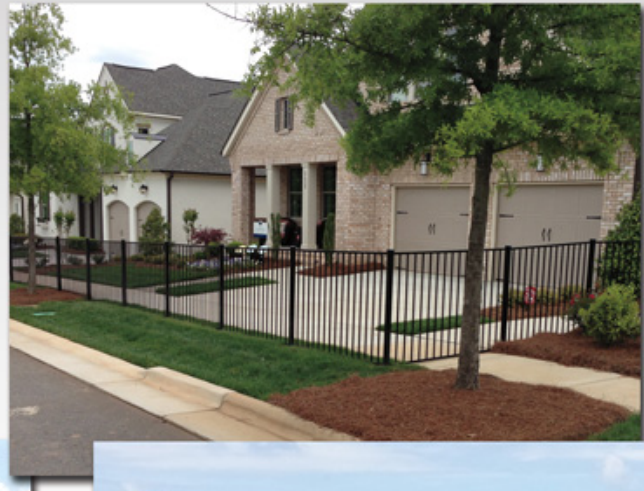

Rainbow Arch Single Gate

Estate Arch Single Gate

Straight Top Single Gate

Also Available In Single Driveway Gates Up To 20 ft. Wide

Available Colors

Black

Bronze

White

Available Picket Configurations

Available Heights

Available Gate Types - All Gate Types Are Offered In Standard, Double or Puppy Picket Configurations

Rainbow Arch Single Gate

Estate Arch Single Gate

Straight Top Single Gate

Also Available In Single Driveway Gates Up To 20 ft. Wide

Available Colors

Claremont Pool Code Approved Heights:

Standard Picket Design: 54" Flush Bottom, 60" & 72" • Double Picket Design: 48", 54", 60" & 72"