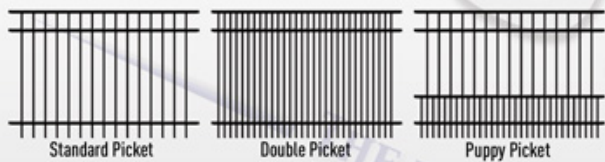

Rainbow Arch Single Gate

Estate Arch Single Gate

Straight Top Single Gate

Also Available In Single Driveway Gates Up To 20 ft. Wide

Asheville Pool Code Approved Heights:

Standard Picket Design: 60" Flush Bottom & 72" • Double Picket Design: 48", 54", 60" & 72"

Quad

Belhaven Aluminum Fencing & Gates • Smooth Top

Residential Grade Specifications

Material: 6063-T5 Aluminum • Pickets: 5/8" sq. x .050" Wall • Rails: 1" sq. x .055" Wall • AAMA 2604, PPG® TGIC Powder Coating • Available in Black, Bronze & White
Screws: Hardened 410 Stainless Steel With Cr6 Plating & Colored Heads • 72 1/2" Center to Center Post Installation • Also Available in Commercial and Industrial Grades

Available Picket Configurations

Standard Picket

Double Picket

Puppy Picket

36" Height

48" Height

54" Height - Flush Bottom
Also Available In Non-Flush Bottom

60" Height

72" Height

Available Heights

Available Gate Types - All Gate Types Are Offered In Standard or Puppy Picket Configurations

Arched Top Walkway Gate

Straight Top Walkway Gate

Rainbow Arch Double Gate

Estate Arch Double Gate