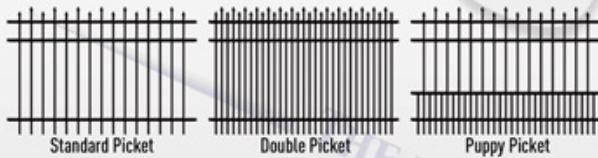

Available Picket Configurations

Available Heights

Available Gate Types - All Gate Types Are Offered In Standard, Double or Puppy Picket Configurations

Rainbow Arch Single Gate

Estate Arch Single Gate

Straight Top Single Gate

Also Available In Single Driveway Gates Up To 20 ft. Wide

Available Colors

Elon Pool Code Approved Heights:

Standard Picket Design: 48" & 60" • Double Picket Design: 48", 54" & 60"

Please Note That 36" Height & Any Puppy Picket Design Fence Sections Do Not Meet Pool Code.

Drexel Aluminum Fencing & Gates • Alternating Picket Top

Residential Grade Specifications

Material: 6063-T5 Aluminum • Pickets: 5/8" sq. x .050" Wall • Rails: 1" sq. x .055" Wall • AAMA 2604, PPG® TGIC Powder Coating • Available in Black, Bronze & White
Screws: Hardened 410 Stainless Steel With Cr6 Plating & Colored Heads • 72 1/2" Center to Center Post Installation • Also Available in Commercial and Industrial Grades

Available Picket Configurations

Standard Picket

Double Picket

Puppy Picket

36" Height

48" Height

54" Height

60" Height - Flush Bottom
Also Available in Non-Flush Bottom