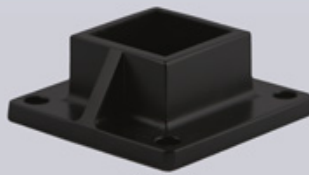

Lokk Bolt

Tru-Close Hinge

5" Standard Hinge

SHG-90 Hinge

Heavy Duty Hinge

Econo Magnetic Latch

SL-50 Magnetic Latch

Magna-Latch

Magna-Latch Jr.

Pool Safety Latches

Latches & Drop Rods

Gate Hardware

Latches, hinges and drop rods.

Mounts

Deck Mount

Fixed Wall Mount