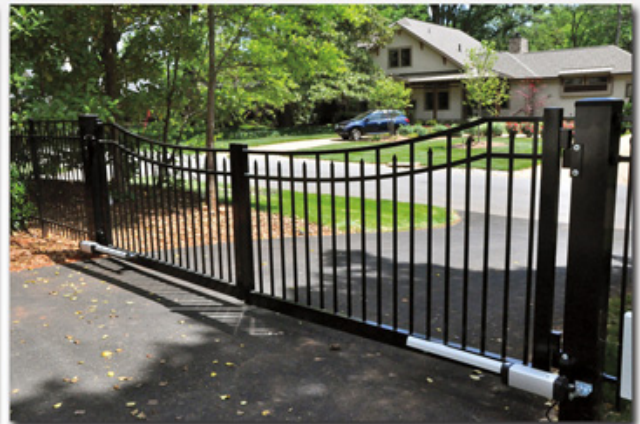

Custom Built Aluminum Gates

In-house design and fabrication makes Hudson Fence Supply the leader in Custom Aluminum Gate fabrication. From sliding cantilever to single and double leaf swing gates we can accommodate your driveway and estate gate needs. With hundreds of accents from which to choose, we can customize your gate to be a one-of-a-kind.

- Available in Residential, Commercial & Industrial Grades
- Up to 20 ft. (single leaf) Width
- Sliding Cantilever or Swing Leaf Designs
- All Welded Construction
- Available in Black, Bronze or White
- Hundreds of Accents From Which to Choose

Grade Specifications • Industrial, Commercial & Residential

Rails - 6063-T5 Aluminum

Pickets - 6063-T5 Aluminum

Posts - 6063-T5 Aluminum

- 2" x 2" x .0625"
- 2" x 2" x .125"
- 2 1/2" x 2 1/2" x .075"
- 2 1/2" x 2 1/2" x .125"
- 3" x 3" x .125"
- 4" x 4" x .125"
- 6" x 6" x .125"