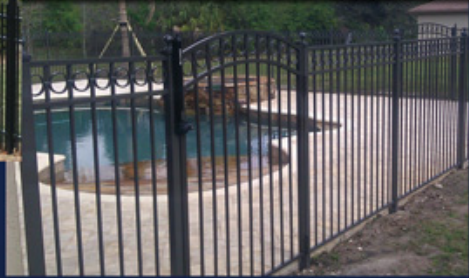

Magna-Latch Jr.

Pool Safety Latches

Latches & Drop Rods

Gate Hardware

Latches, hinges and drop rods.

Mounts

Deck Mount

Fixed Wall Mount