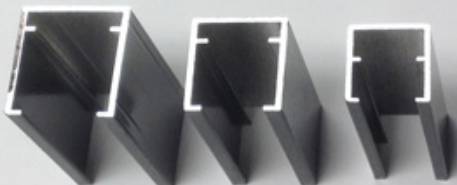

Grade Specifications • Industrial, Commercial & Residential

Rails - 6063-T5 Aluminum

Industrial Rails 1 1/2" x 1 1/2" x .085"
Commercial Rails 1 1/4" x 1 1/4" x .080"
Residential Rails 1" x 1" x .055"