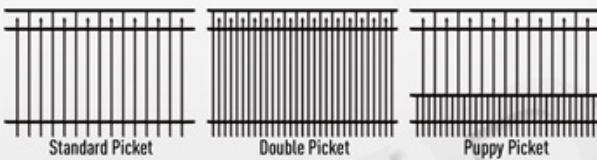

72" Height

Available Heights

Available Gate Types - All Gate Types Are Offered In Standard or Puppy Picket Configurations

Arched Top Walkway Gate

Straight Top Walkway Gate

Rainbow Arch Double Gate

Estate Arch Double Gate

Belhaven Pool Code Approved Heights:

Standard Picket Design: 54" Flush Bottom, 60" & 72" • Double Picket Design: 48", 54", 60" & 72"

Please Note That 36" Height & Any Puppy Picket Design Fence Sections Do Not Meet Pool Code.

Claremont Aluminum Fencing & Gates • Smooth Top With Pickets

Residential Grade Specifications

Material: 6063-T5 Aluminum • Pickets: 5/8" sq. x .050" Wall • Rails: 1" sq. x .055" Wall • AAMA 2604, PPG® TGIC Powder Coating • Available in Black, Bronze & White
Screws: Hardened 410 Stainless Steel With Cr6 Plating & Colored Heads • 72 1/2" Center to Center Post Installation • Also Available in Commercial and Industrial Grades

Available Picket Configurations

Available Heights

Available Gate Types - All Gate Types Are Offered In Standard, Double or Puppy Picket Configurations

Rainbow Arch Single Gate

Estate Arch Single Gate

Straight Top Single Gate