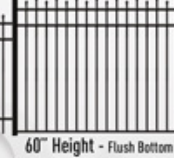

Available Picket Configurations

Standard Picket

Double Picket

Puppy Picket

36" Height

48" Height

54" Height

60" Height - Flush Bottom
Also Available in Non-Flush Bottom

72" Height

Available Heights

Available Gate Types - All Gate Types Are Offered In Standard, Double or Puppy Picket Configurations

Arched Top Walkway Gate

Straight Top Walkway Gate

Rainbow Arch Double Gate

Estate Arch Double Gate

Rainbow Arch Single Gate

Estate Arch Single Gate

Straight Top Single Gate

Also Available in Single Driveway Gates Up To 20 ft. Wide

Drexel Pool Code Approved Heights:

Standard Picket Design: 60" Flush Bottom, & 72" • Double Picket Design: 48", 54", 60" & 72"