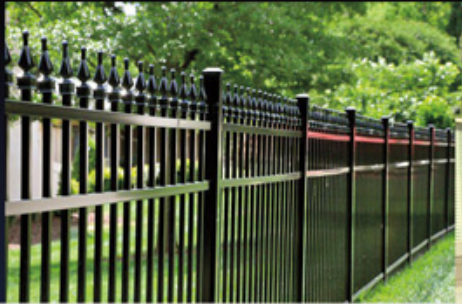

Picket Finials

Add elegance to any fence section or gate with **Decorative Accents.**